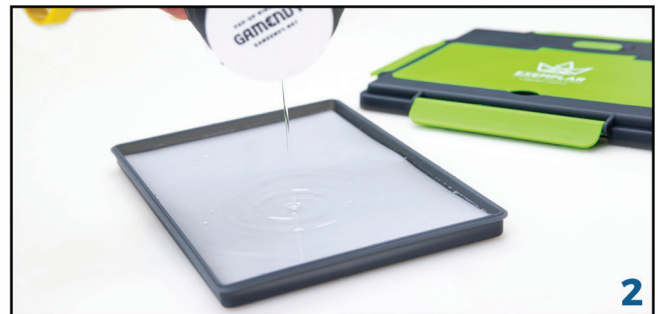

STEP 5

Using clean hands or the Exemplar squeegee, smooth the paper over the sponge starting from the center and moving out to remove any air bubbles or wrinkles.

STEP 6

Add small amounts of paint spaced out on the prepared Exemplar Wet Palette surface.

STEP 7

With your brush tip, pull paint away from the main pool to use, mix and thin. Keep experimenting to find your ideal style.

Antimicrobial Strip Setup

STEP 1

Carefully remove the white film revealing the pressure sensitive adhesive on the foil's back.