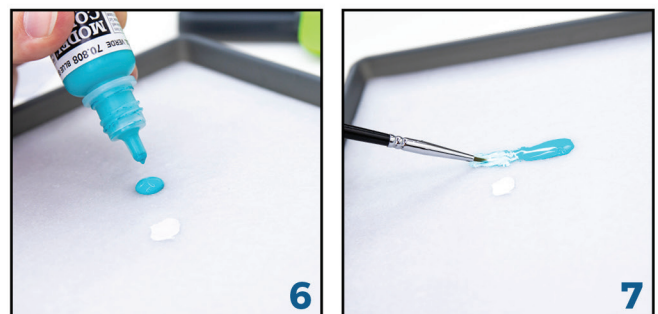

STEP 5

Using clean hands or the Exemplar squeegee, smooth the paper over the sponge starting from the center and moving out to remove any air bubbles or wrinkles.

STEP 6

Add small amounts of paint spaced out on the prepared Exemplar Wet Palette surface.

STEP 7

With your brush tip, pull paint away from the main pool to use, mix and thin. Keep experimenting to find your ideal style.

Antimicrobial Strip Setup

STEP 1

Carefully remove the white film revealing the pressure sensitive adhesive on the foil's back.