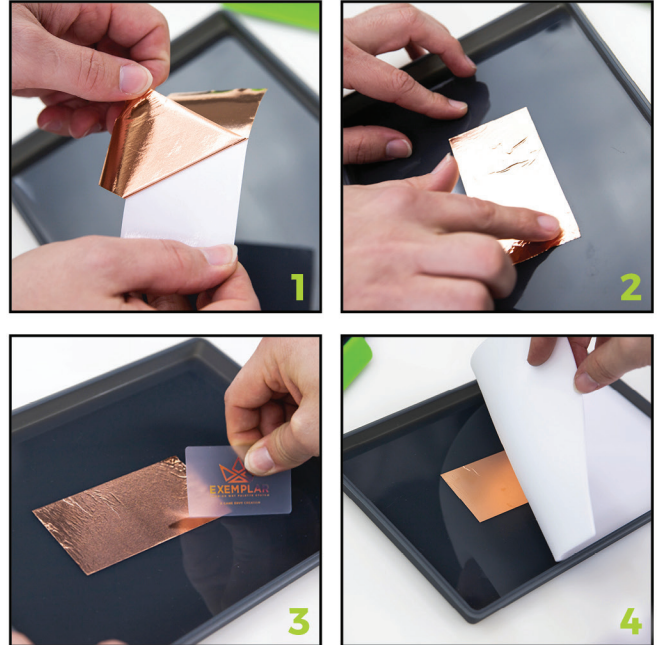

STEP 7

With your brush tip, pull paint away from the main pool to use, mix and thin. Keep experimenting to find your ideal style.

Antimicrobial Strip Setup

STEP 1

Carefully remove the white film revealing the pressure sensitive adhesive on the foil's back.

STEP 2

Insure the palette bottom in dry then place the foil down gently to minimize wrinkles.

STEP 3

Using your fingers or the Exemplar squeegee, apply light pressure and smooth out the foil.

STEP 4

Place the Exemplar Sponge on top of the foil and continue setting up your palette normally.

Brush Blotter Sponge Setup

STEP 1

Using the Exemplar squeegee as a size guide, cut the blotter sponge into 4 smaller pieces.

STEP 2

After wetting then wringing out the blotter sponge, place it into the large mixing tray well.