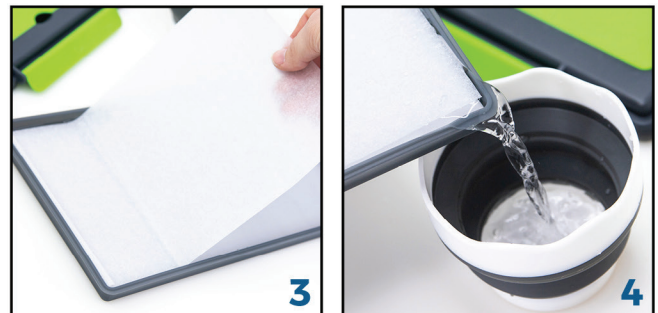

STEP 5

Using clean hands or the Exemplar squeegee, smooth the paper over the sponge starting from the center and moving out to remove any air bubbles or wrinkles.

STEP 6

Add small amounts of paint spaced out on the prepared Exemplar Wet Palette surface.

STEP 7

With your brush tip, pull paint away from the main pool to use, mix and thin. Keep experimenting to find your ideal style.

Antimicrobial Strip Setup

STEP 1

Carefully remove the white film revealing the pressure sensitive adhesive on the foil's back.